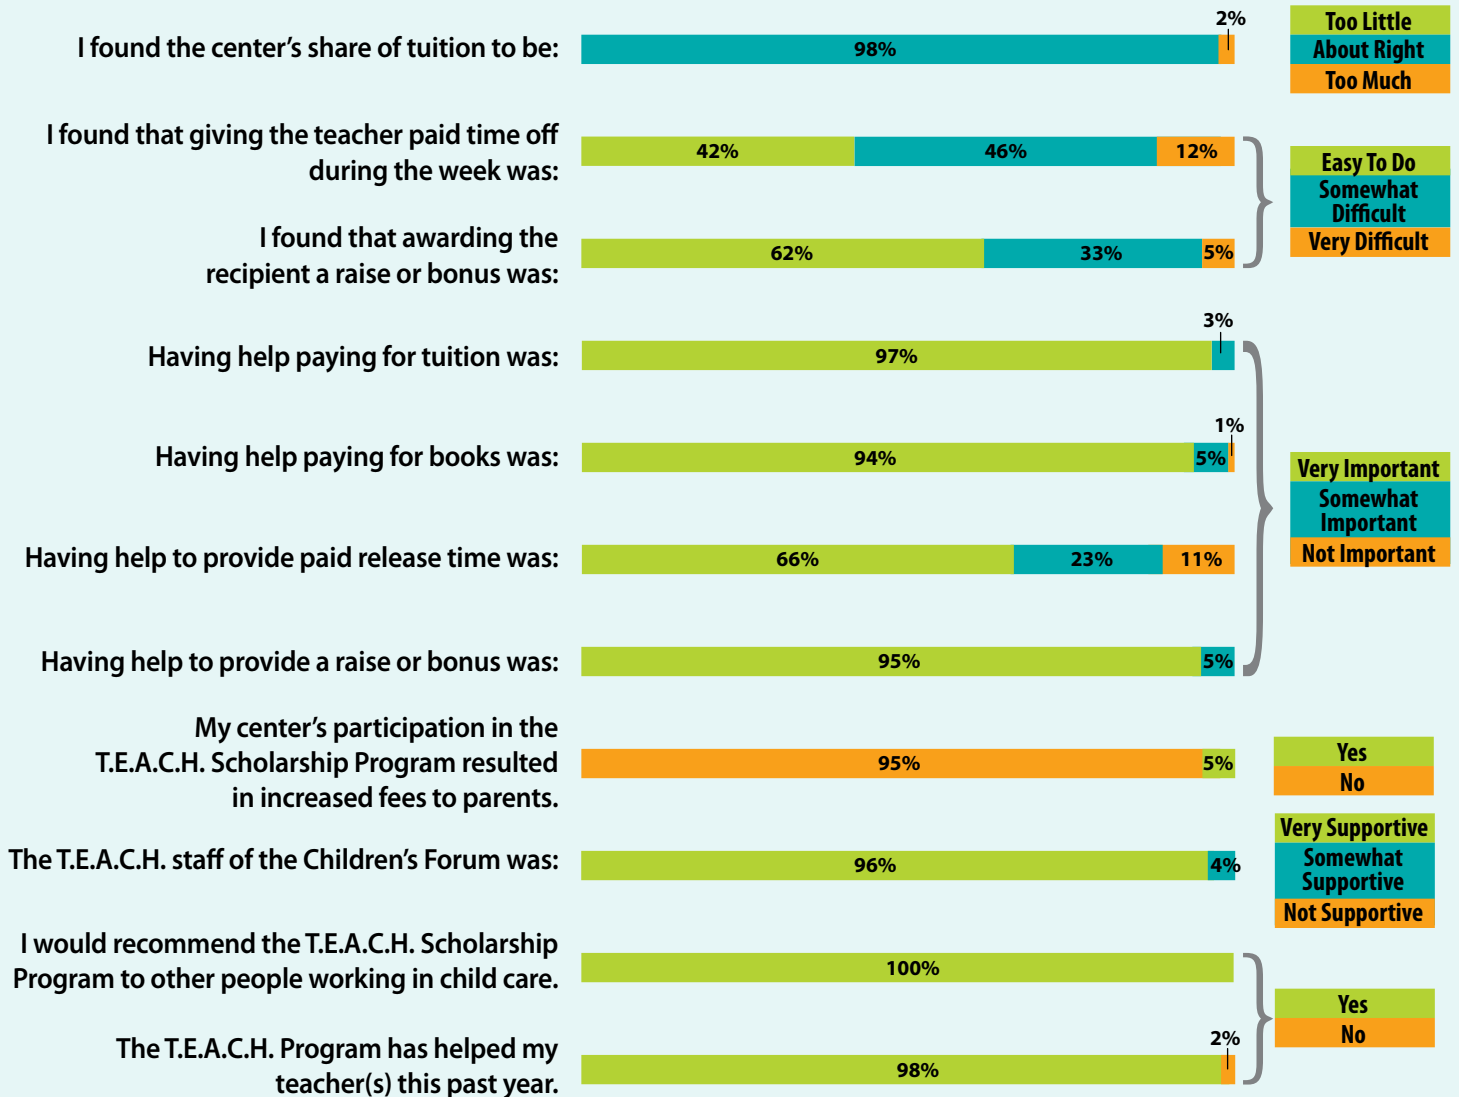

T.E.A.C.H. Early Childhood® Florida 2008/2009 Sponsor Evaluation Responses

Total number of responses: 471

Positive changes I have observed in my scholarship recipient: